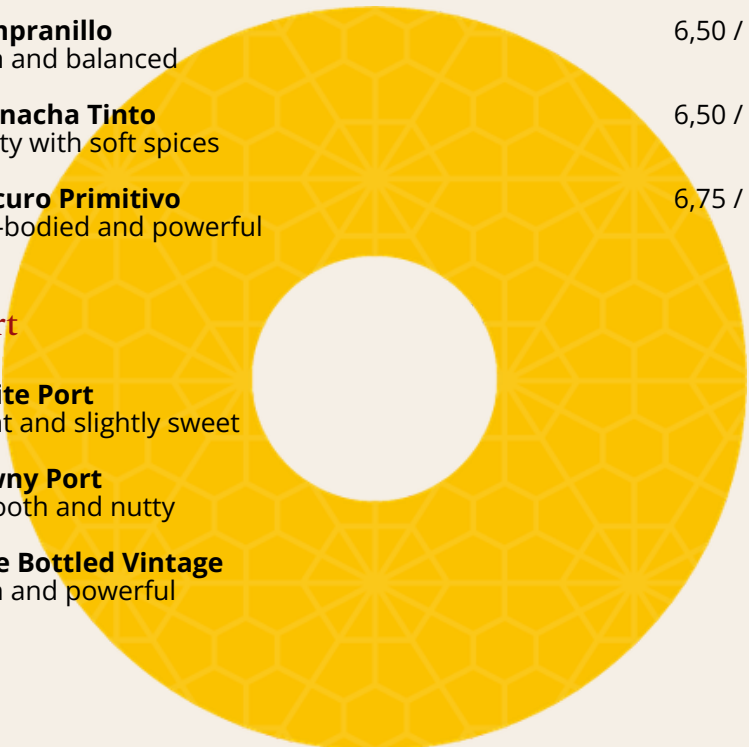

glass / bottle

Merlot
Soft and fruity

5,75 / 27,50

Tempranillo
Rich and balanced

6,50 / 31,00

Garnacha Tinto
Fruity with soft spices

6,50 / 31,00

Epicuro Primitivo
Full-bodied and powerful

6,75 / 32,50

Port

White Port
Light and slightly sweet

7,00

Tawny Port
Smooth and nutty

7,00

Late Bottled Vintage
Rich and powerful

8,00

Beers

Draft beers

Heineken Pilsener 0,25L	3,75
Heineken Pilsener 0,50L	7,00
Affligem Blond Smooth Belgian blonde beer	5,75

Bottled beers

Affligem Belgian White Fresh wheat beer with citrus	6,00
Texels Skuumkoppe Dark wheat beer from Texel	6,25
Heineken 0.0	4,50
Koperen Kat Balthasar Local craft beer with rich malt	6,50
Koperen Kat Princebier Smooth local craft beer	6,50
Amstel Radler 2.0 Beer with citrus lemonade	4,50
La Chouffe Blond Strong fruity Belgian blonde	6,50
Affligem Tripel Full-bodied Belgian tripel	6,00
Lagunitas IPA Hoppy IPA with citrus bitterness	6,25
Affligem Dubbel Dark beer with caramel notes	6,00